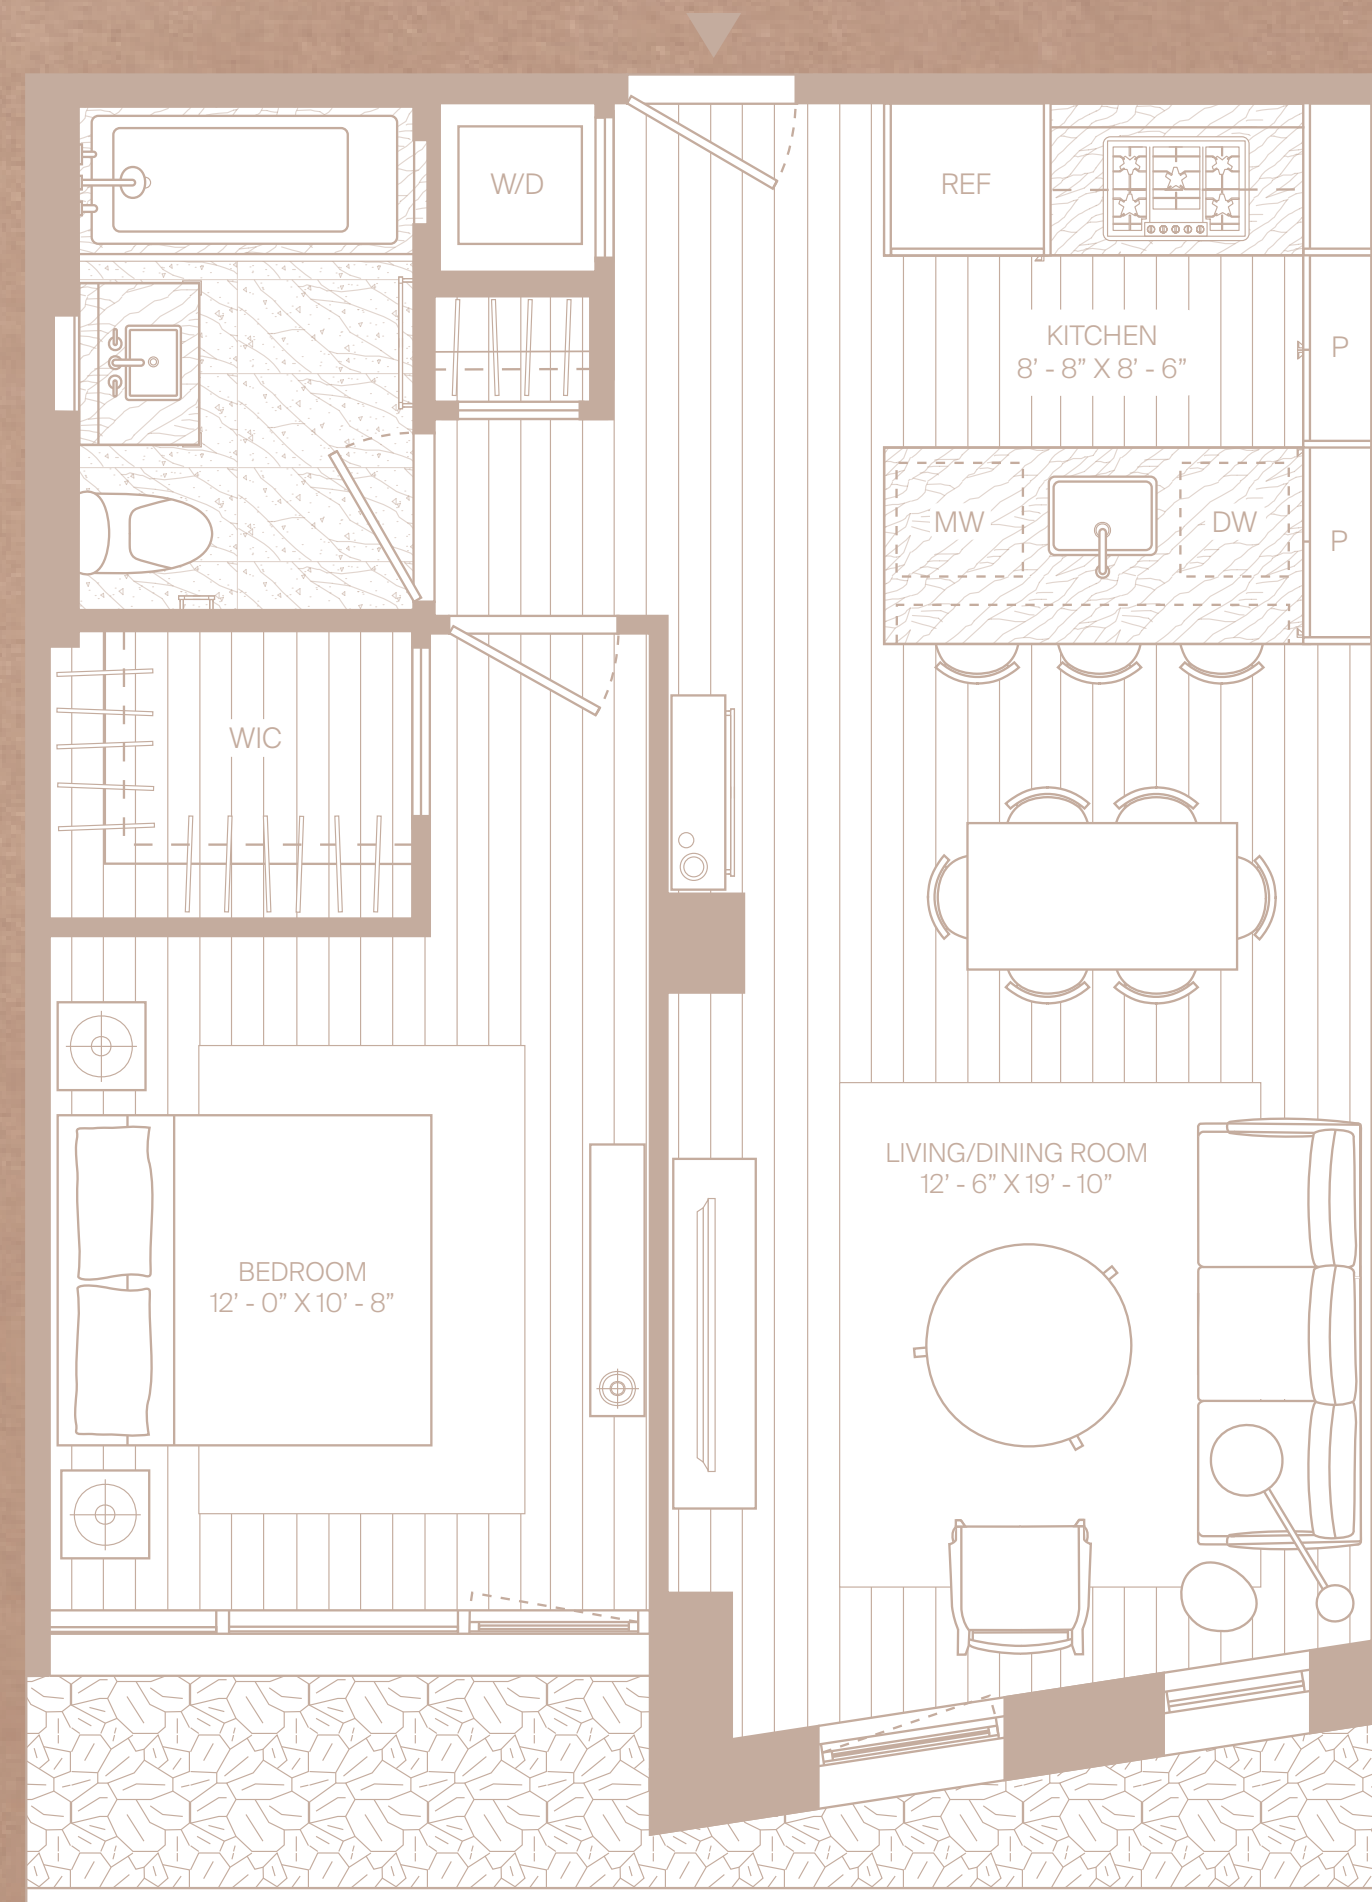

# BERGEN

108W

## RESIDENCE 108W

1 Bedroom  
1 Bathroom

Interior: 700 SF | 65 SM  
Ceiling Height: 9' - 10"  
Exposure: South

Developer: Avdoo & Partners  
Architectural Design: Taller Frida Escobedo  
Interior Design: Workstead  
Master Planning: DXA Studio  
Landscape Design: DXA Studio & Patrick Cullina

South Elevation

Dean Street

Bergen Street