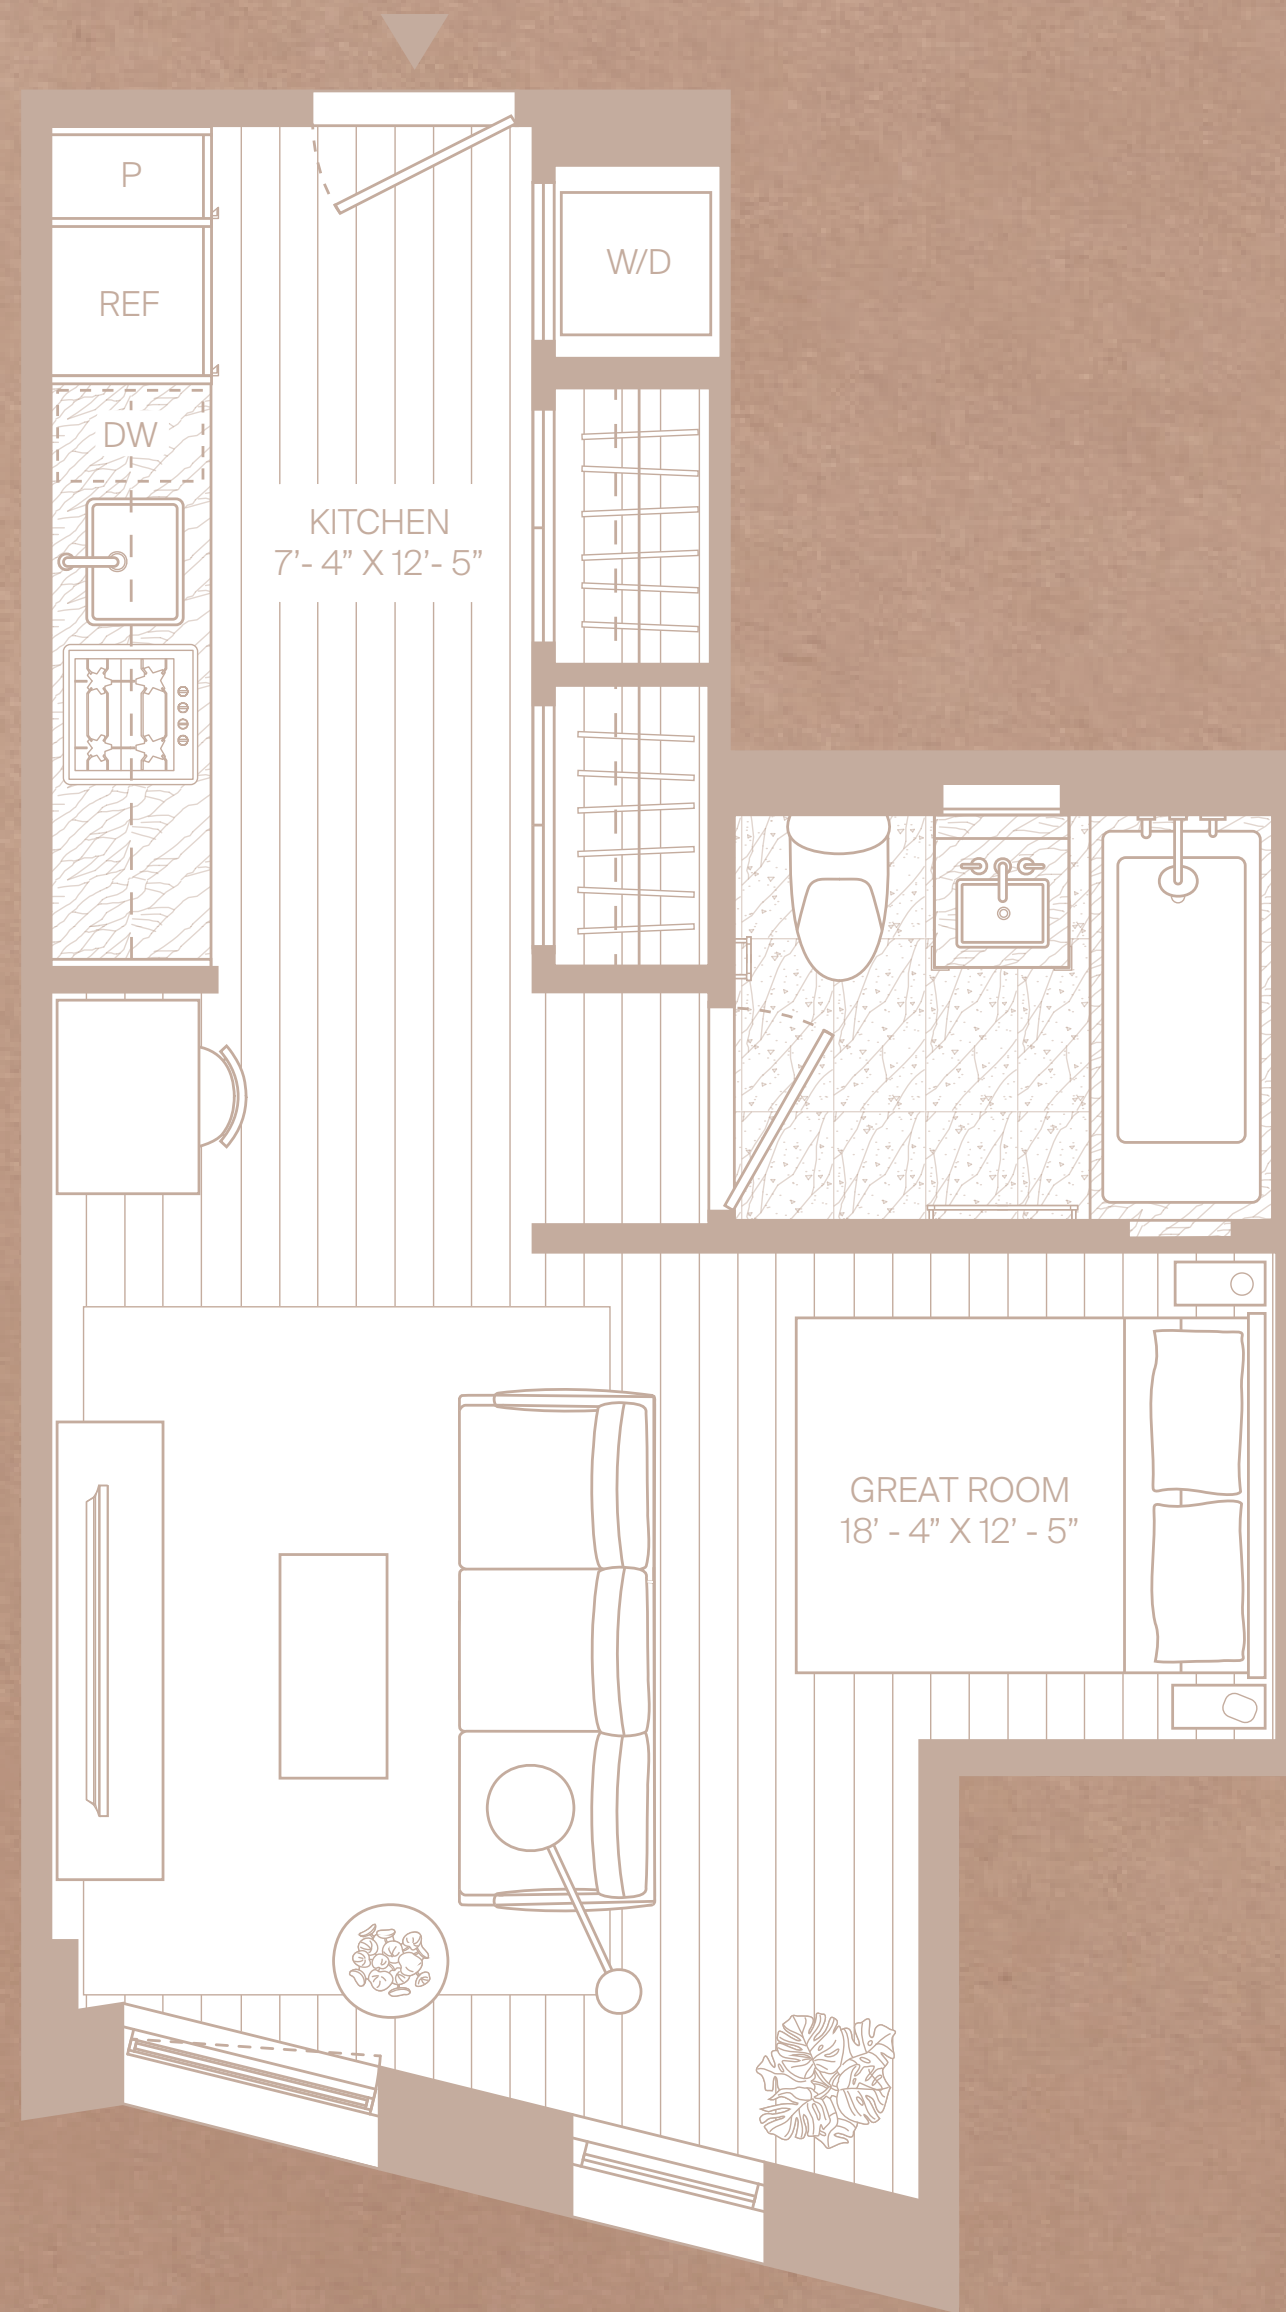

BERGEN

109W

RESIDENCE 109W

Studio
1 Bathroom

Interior: 472 SF | 43.9 SM
Ceiling Height: 10' - 6"
Exposure: South

Developer: Avdoo & Partners
Architectural Design: Taller Frida Escobedo
Interior Design: Workstead
Master Planning: DXA Studio
Landscape Design: DXA Studio & Patrick Cullina

South Elevation

Dean Street

Bergen Street