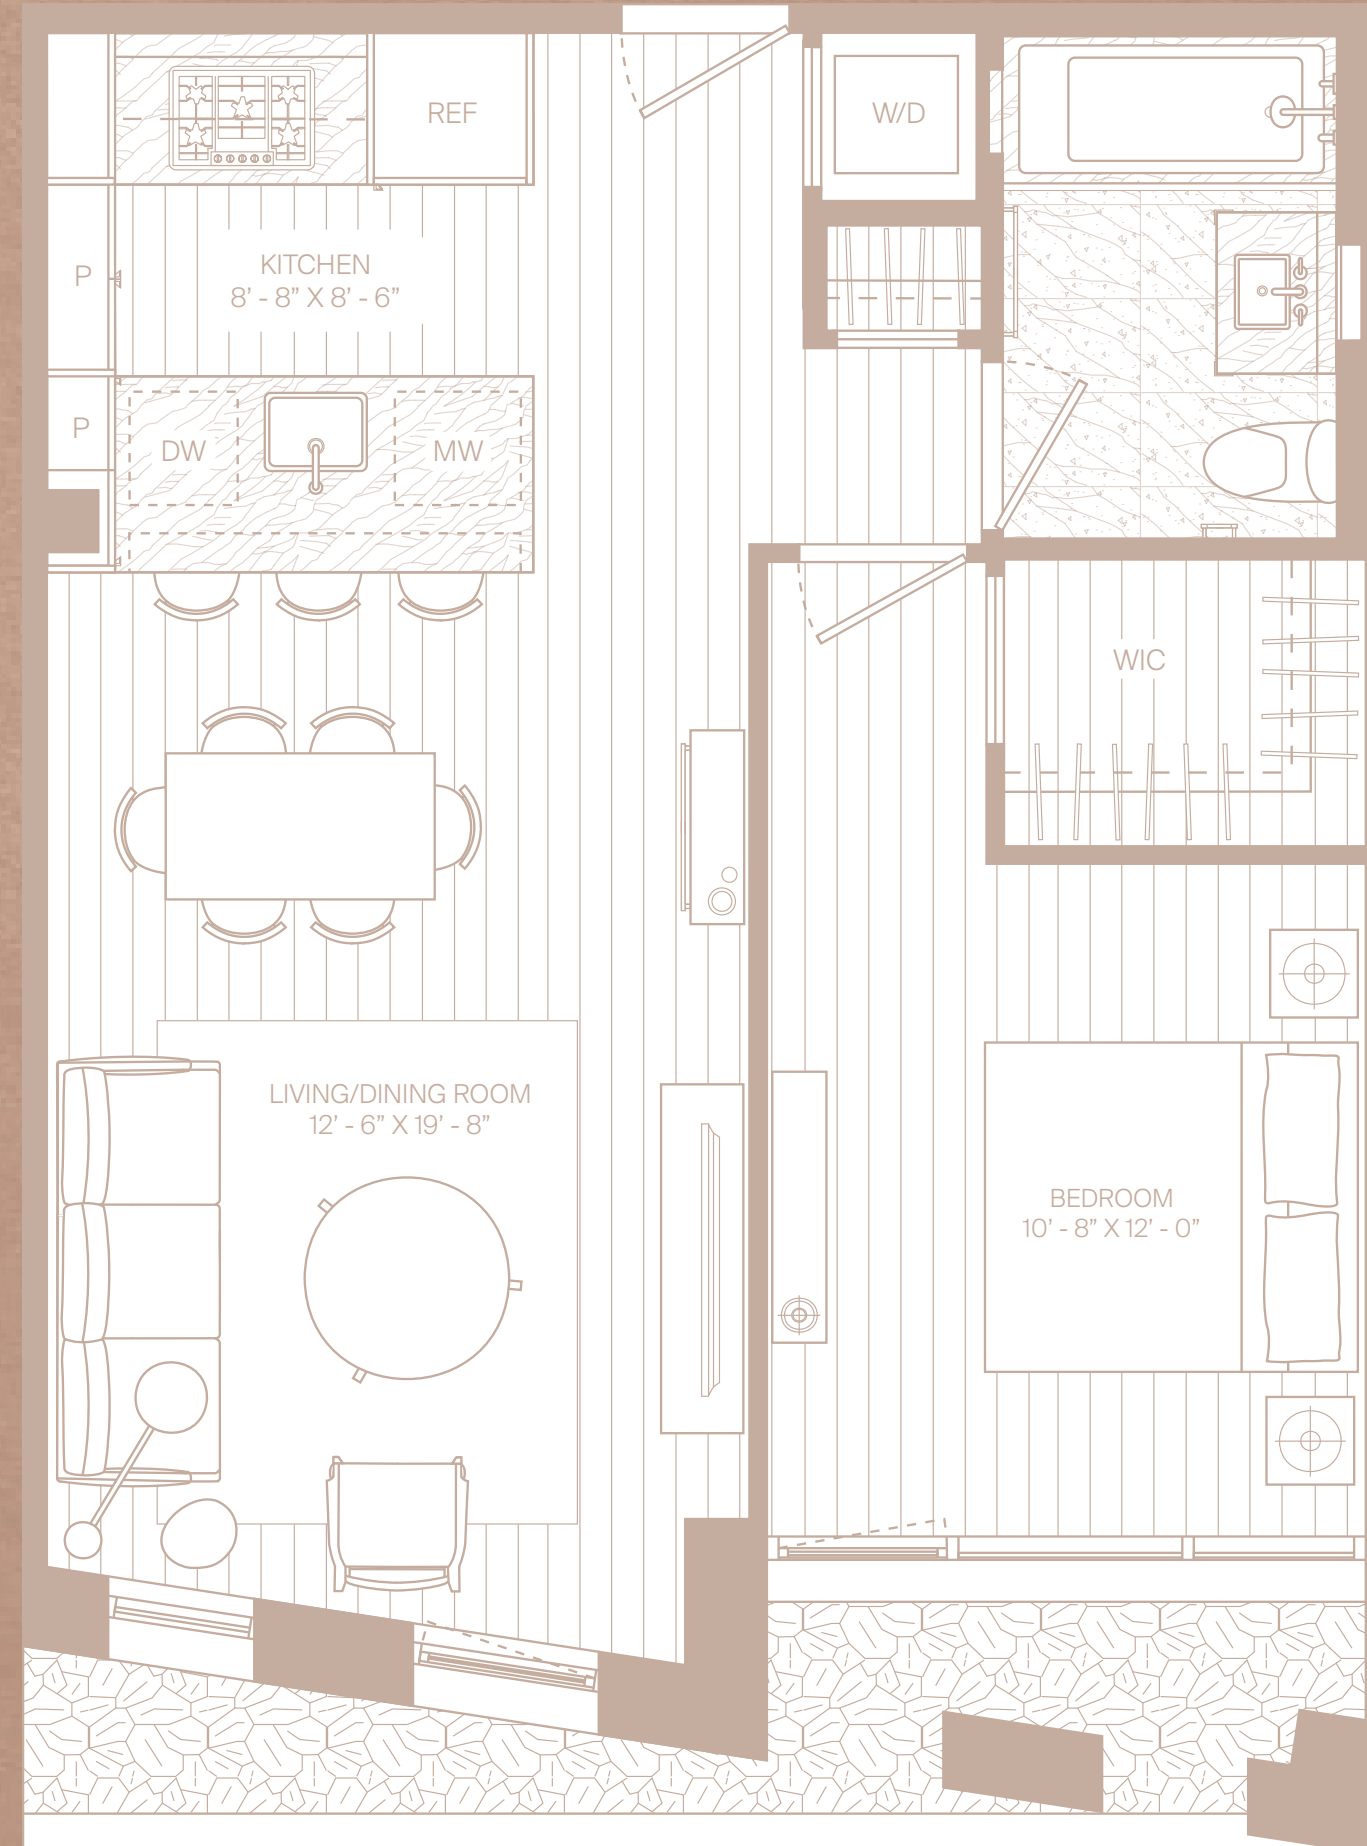

BERGEN

107W

RESIDENCE 107W

1 Bedroom
1 Bathroom

Interior: 701 SF | 65.1 SM
Ceiling Height: 10' - 6"
Exposure: South

Developer: Avdoo & Partners
Architectural Design: Taller Frida Escobedo
Interior Design: Workstead
Master Planning: DXA Studio
Landscape Design: DXA Studio & Patrick Cullina

South Elevation

Bergen Street