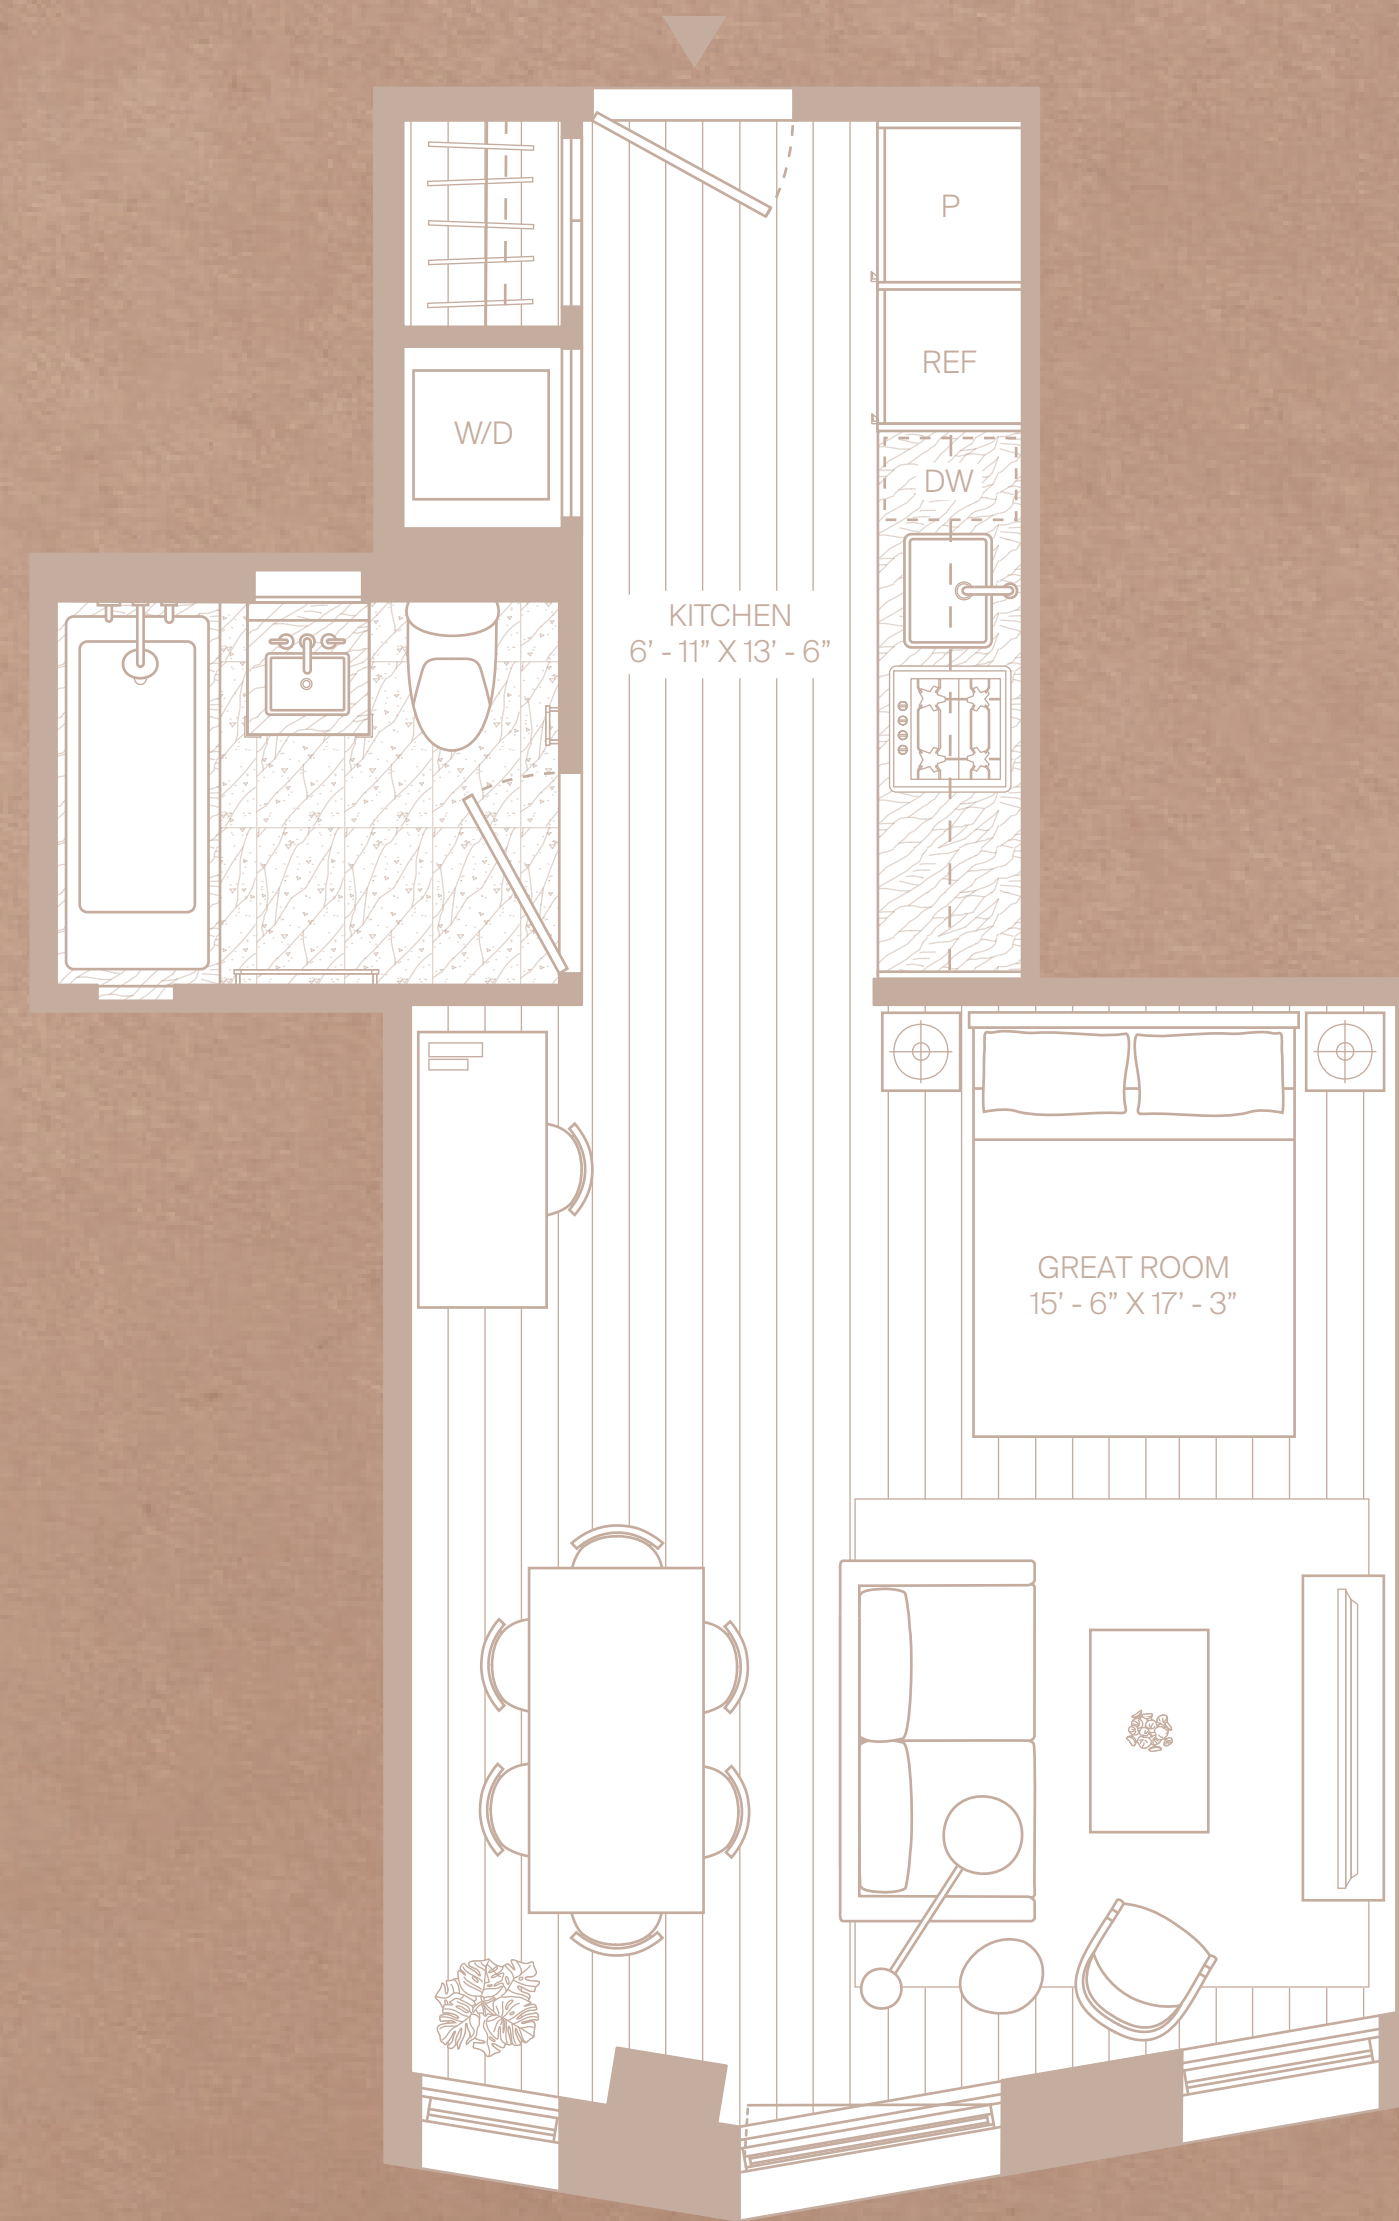

# BERGEN

217E

## RESIDENCE 217E

Studio  
1 Bathroom

Interior: 480 SF | 44.6 SM  
Ceiling Height: 9' - 0"  
Exposure: South

Developer: Avdoo & Partners  
Architectural Design: Taller Frida Escobedo  
Interior Design: Workstead  
Master Planning: DXA Studio  
Landscape Design: DXA Studio & Patrick Cullina