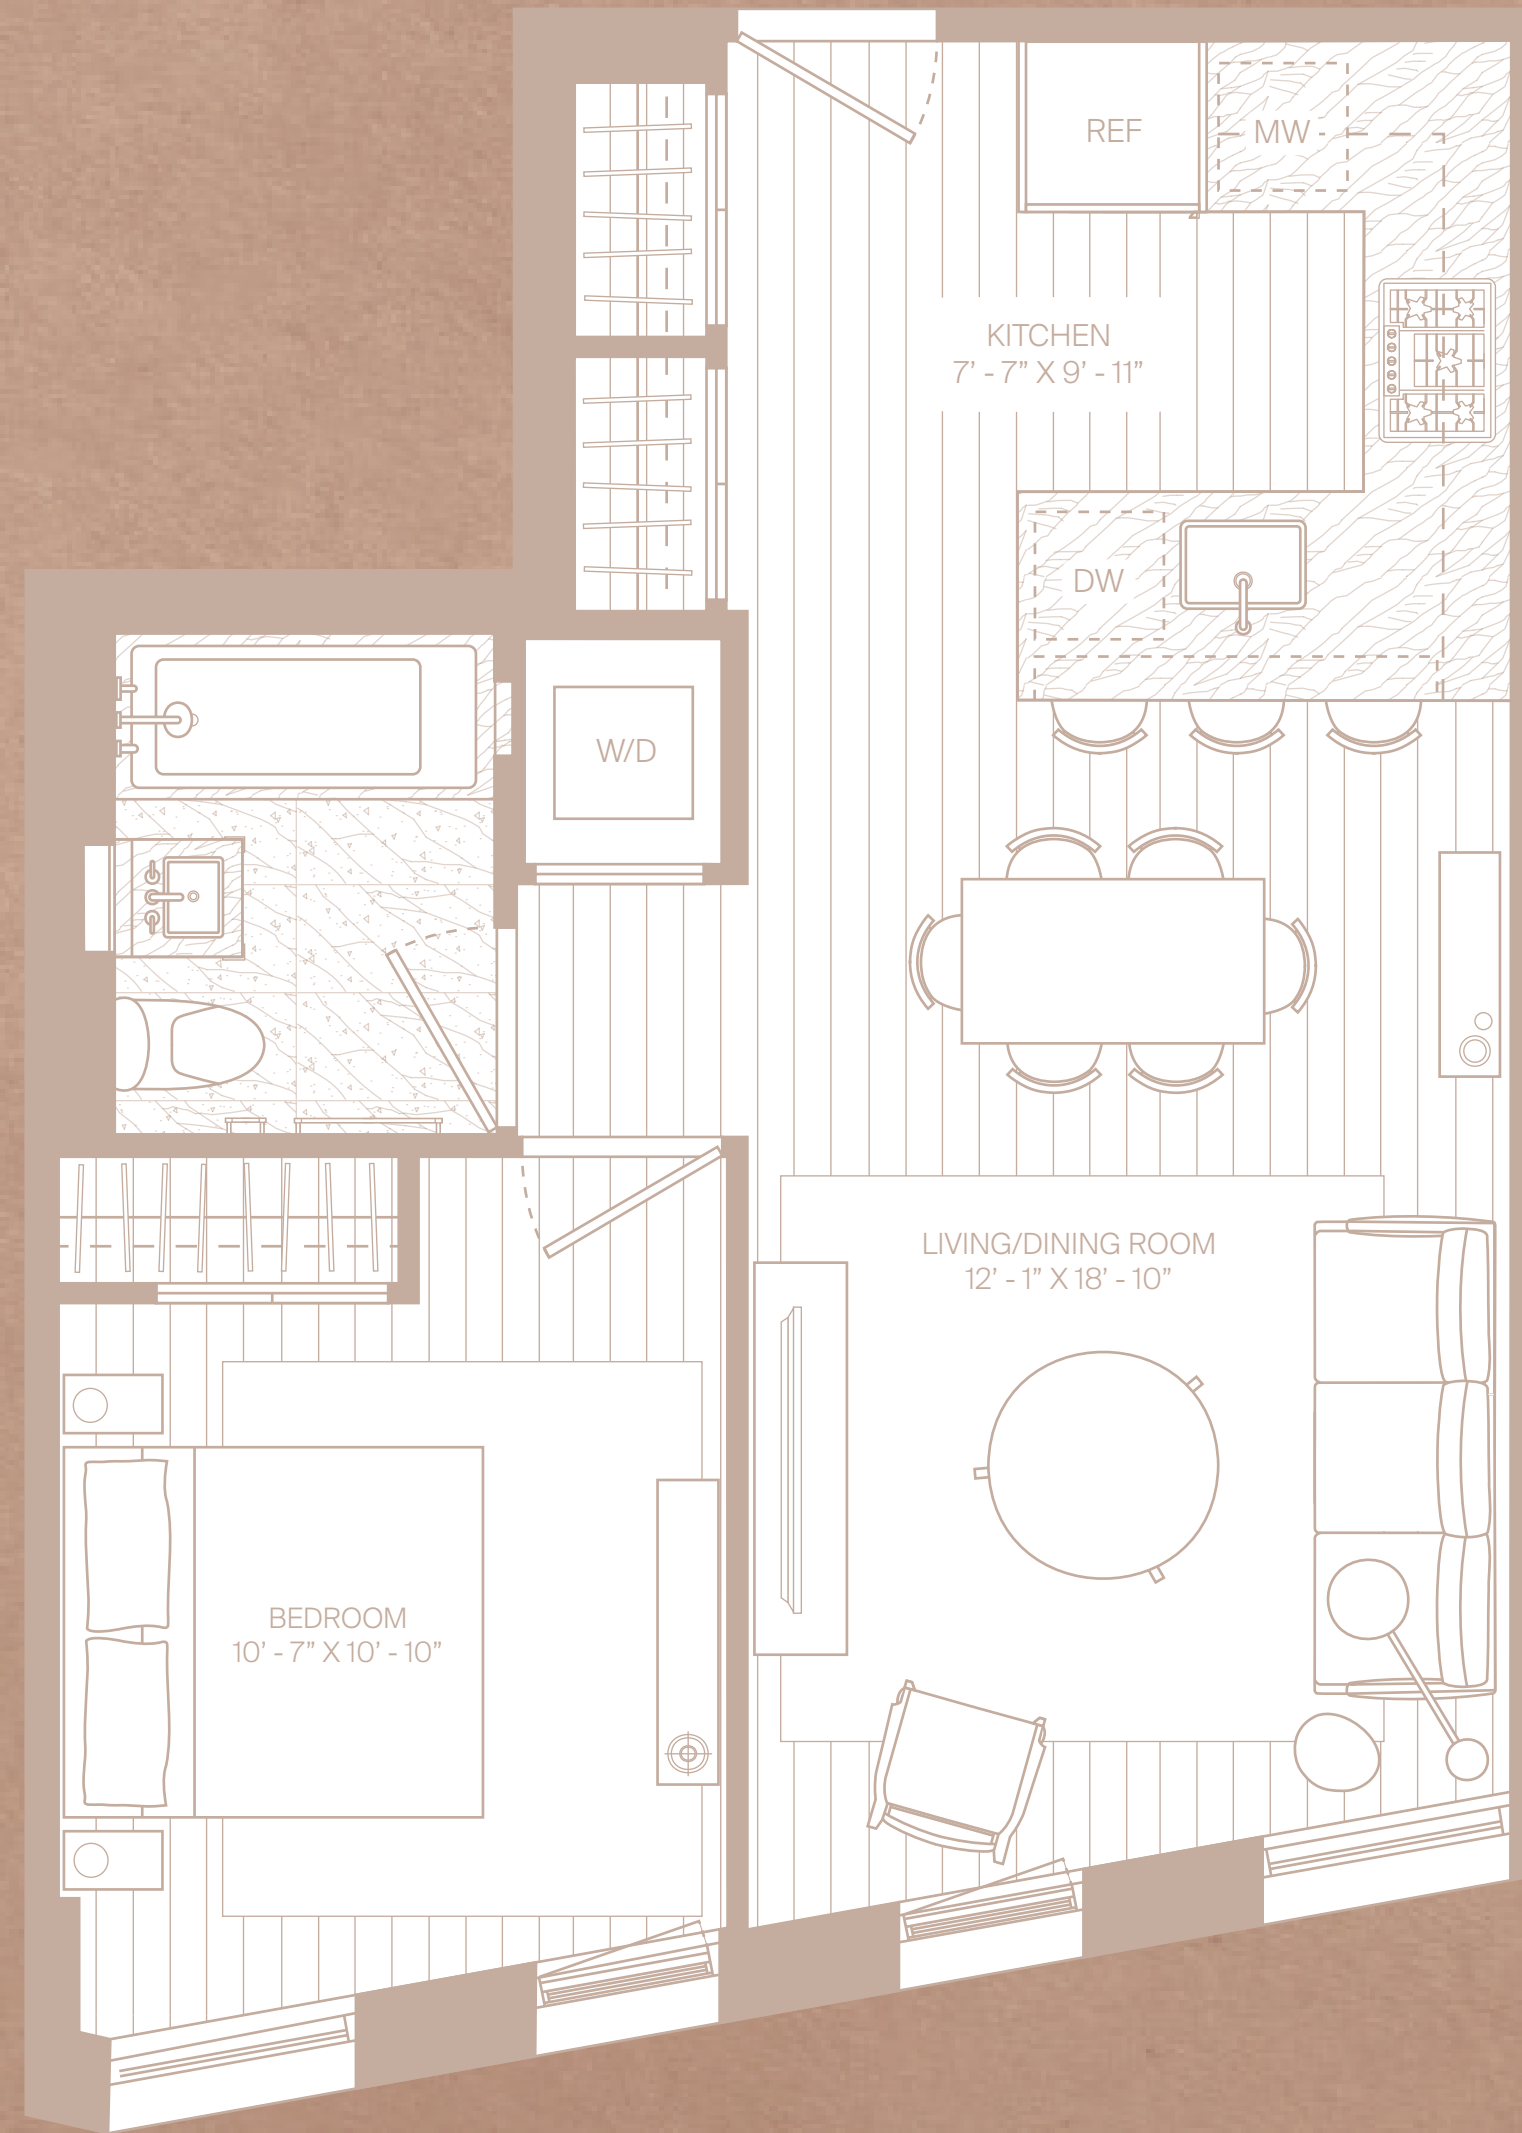

# BERGEN

220E

## RESIDENCE 220E

1 Bedroom  
1 Bathroom

Interior: 666 SF | 61.9 SM  
Ceiling Height: 9' - 0"  
Exposure: South

Developer: Avdoo & Partners  
Architectural Design: Taller Frida Escobedo  
Interior Design: Workstead  
Master Planning: DXA Studio  
Landscape Design: DXA Studio & Patrick Cullina

South Elevation

Bergen Street